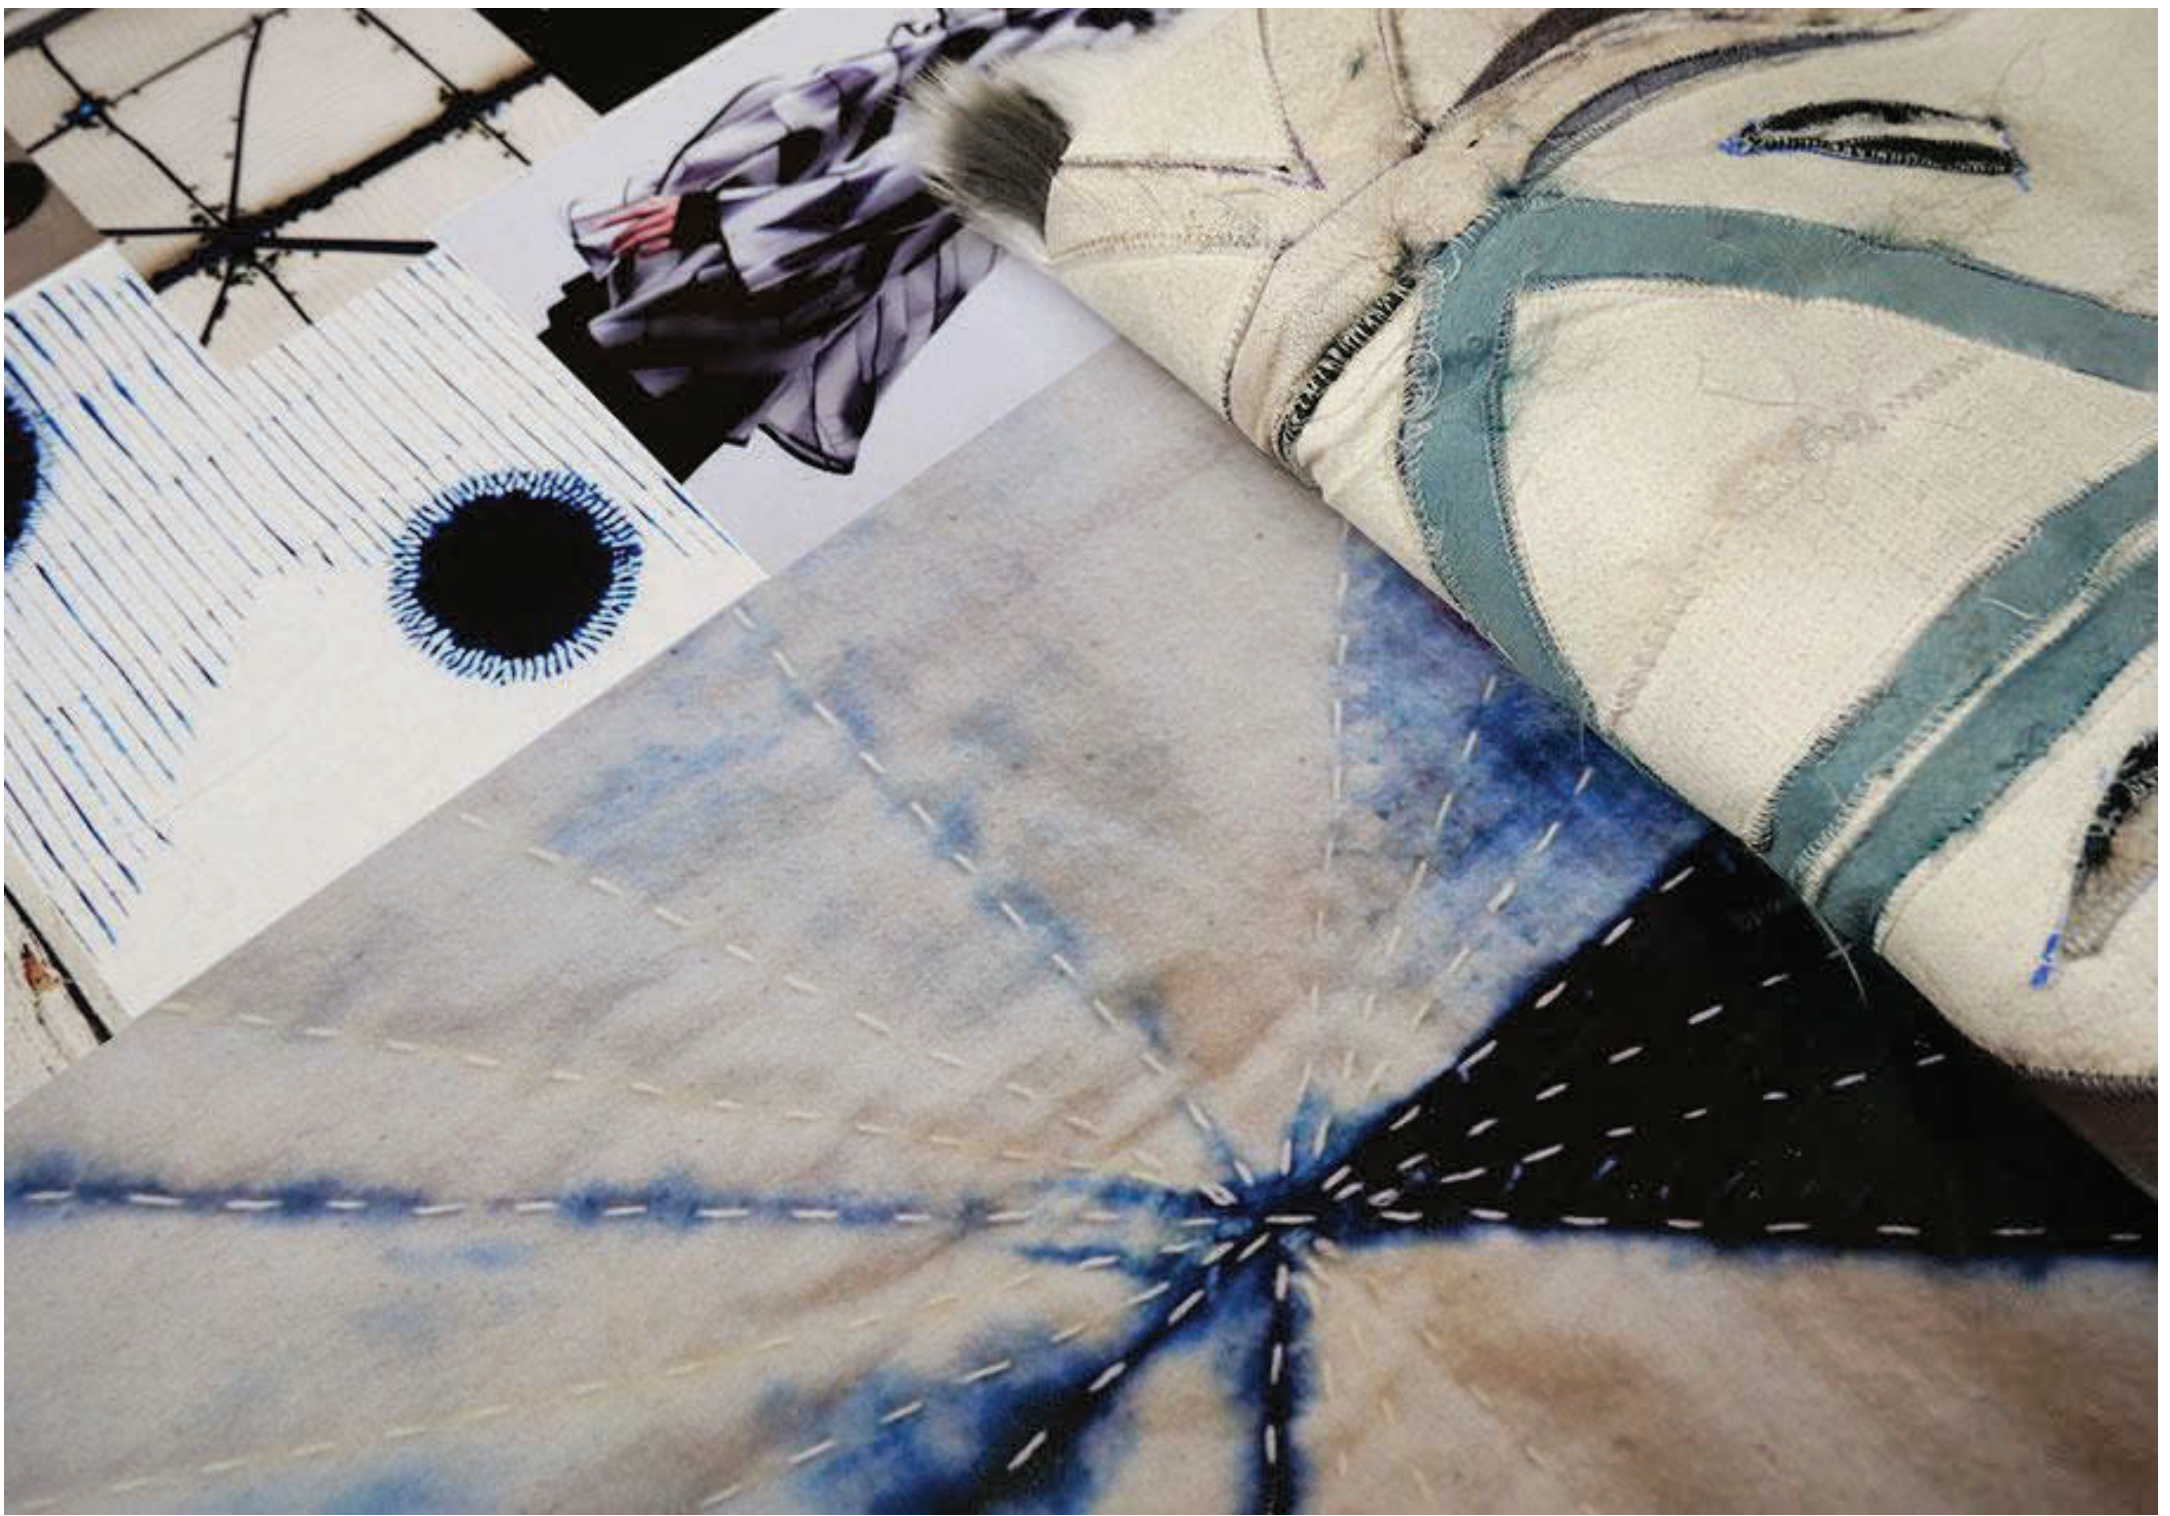

SILVER AND PEARL

月自上月

MAXI BATIK

PLAIN LINE

PLAIN LINE

BLACK stripe WHITE

MAXI BATIK

ROCK STONE

INCISED FUR

MULTI POP

GLITCH ART

BLACK stripe WHITE

INCISED FUR

PLAIN LINE

MULTI POP

GLITCH ART

ROCK STONE