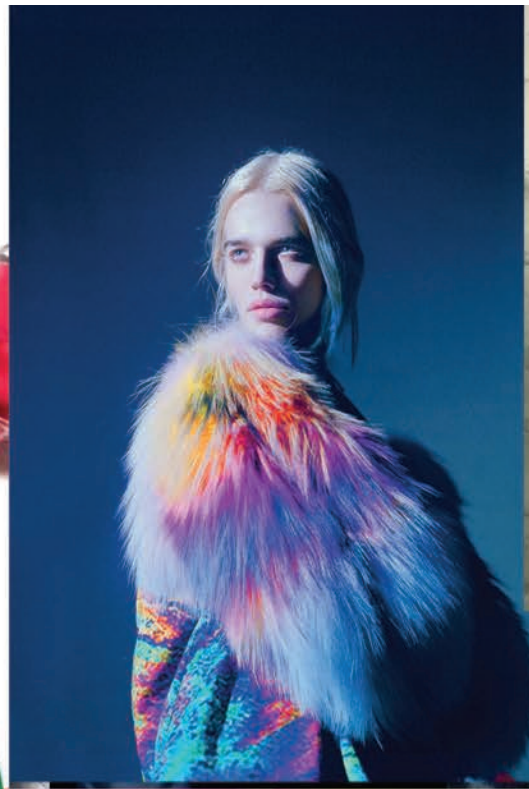

SILVER AND PEARL

月自上月

MAXI BATIK

PLAIN LINE

PLAIN LINE

BLACK stripe WHITE

MAXI BATIK

ROCK STONE

INCISED FUR

MULTI POP

GLITCH ART

BLACK stripe WHITE

INCISED FUR

PLAIN LINE

MULTI POP

GLITCH ART

ROCK STONE