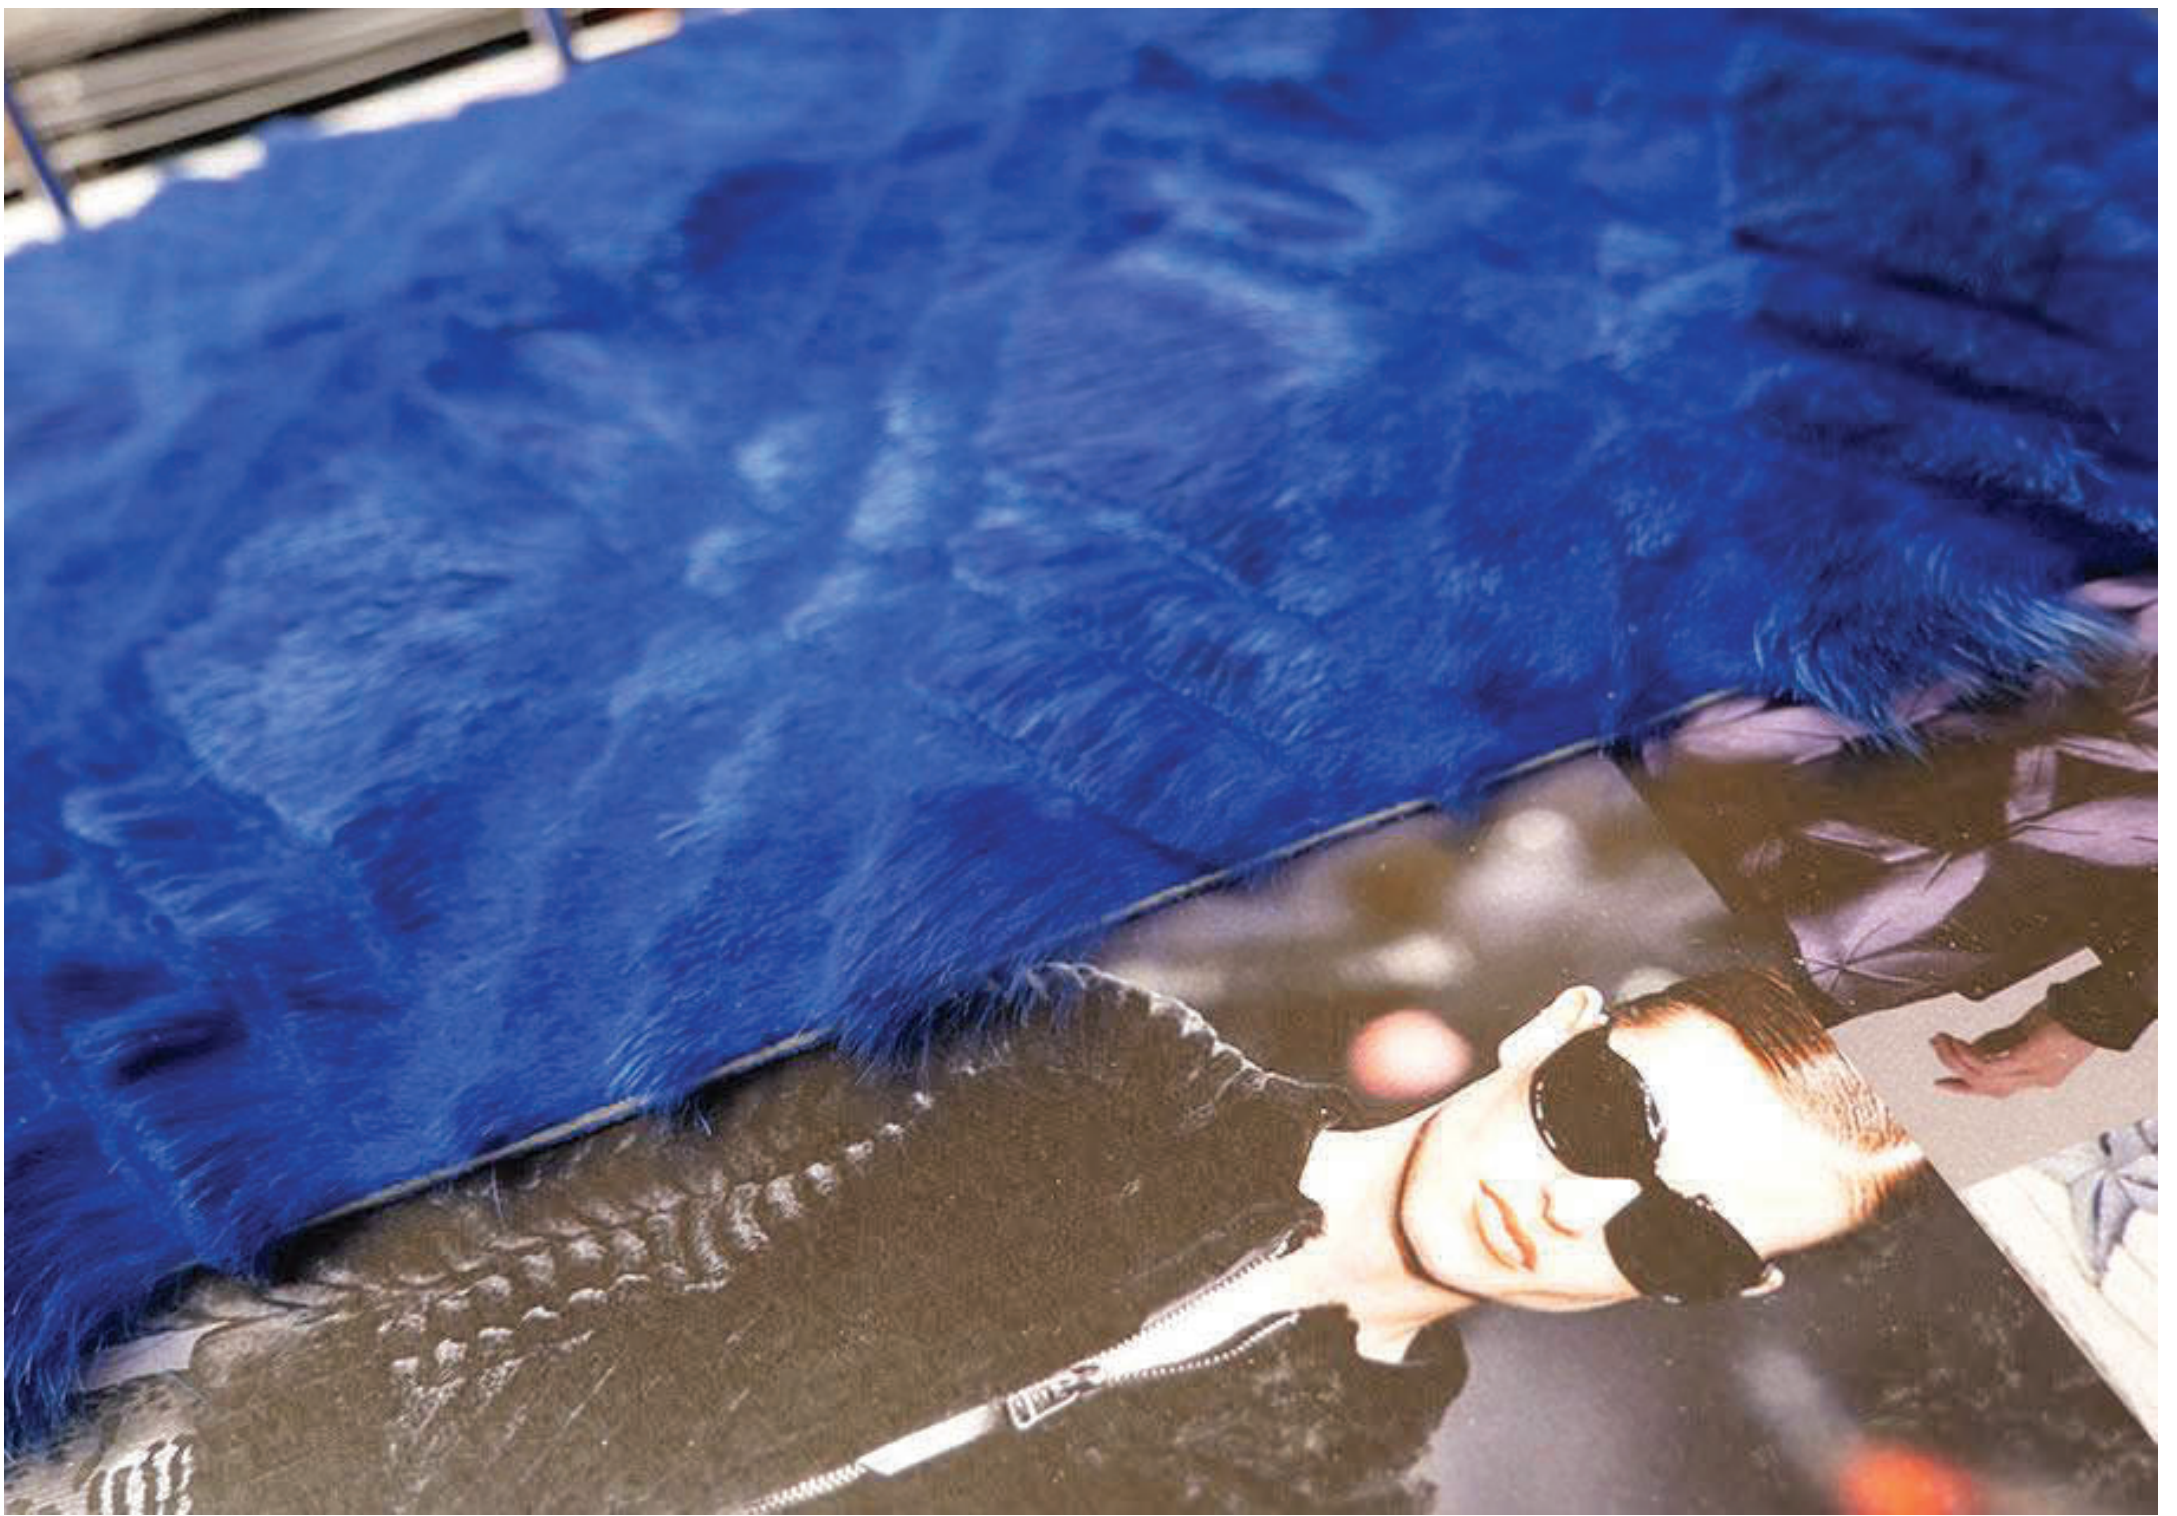

SILVER AND PEARL

月自上月

MAXI BATIK

PLAIN LINE

PLAIN LINE

BLACK stripe WHITE

MAXI BATIK

ROCK STONE

INCISED FUR

MULTI POP

GLITCH ART

BLACK stripe WHITE

INCISED FUR

PLAIN LINE

MULTI POP

GLITCH ART

ROCK STONE