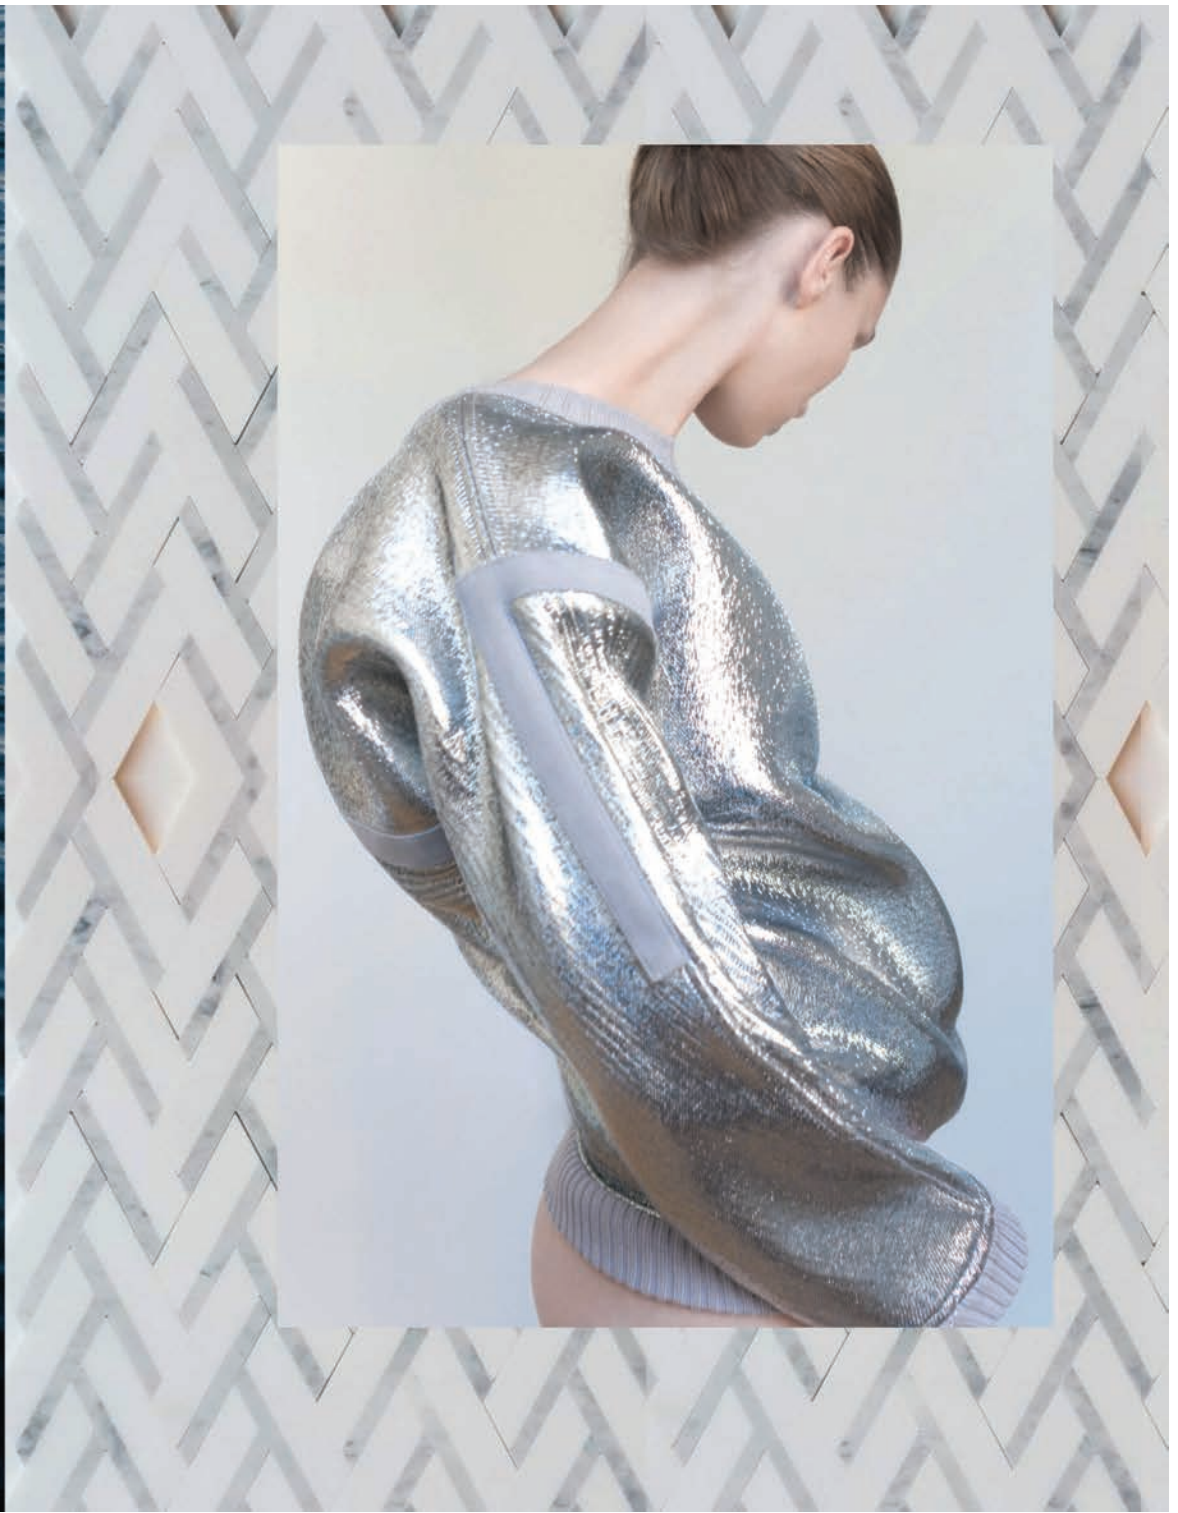

SILVER AND PEARL

月自上月

MAXI BATIK

PLAIN LINE

PLAIN LINE

BLACK stripe WHITE

MAXI BATIK

ROCK STONE

INCISED FUR

MULTI POP

GLITCH ART

BLACK stripe WHITE

INCISED FUR

PLAIN LINE

MULTI POP

GLITCH ART

ROCK STONE