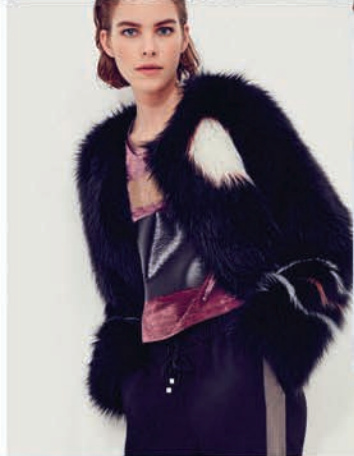

SILVER AND PEARL

月自上月

MAXI BATIK

PLAIN LINE

PLAIN LINE

BLACK stripe WHITE

MAXI BATIK

ROCK STONE

INCISED FUR

MULTI POP

GLITCH ART

BLACK stripe WHITE

INCISED FUR

PLAIN LINE

MULTI POP

GLITCH ART

ROCK STONE