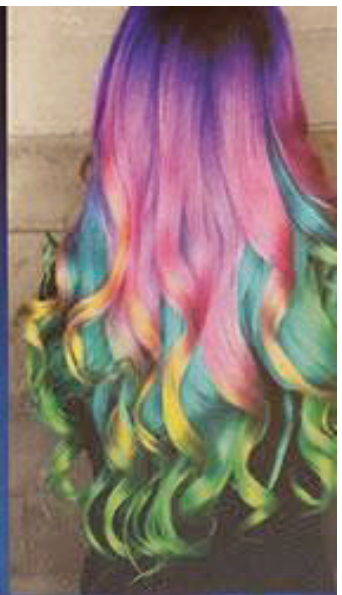

SILVER AND PEARL

月自上月

MAXI BATIK

PLAIN LINE

PLAIN LINE

BLACK stripe WHITE

MAXI BATIK

ROCK STONE

INCISED FUR

MULTI POP

GLITCH ART

BLACK stripe WHITE

INCISED FUR

PLAIN LINE

MULTI POP

GLITCH ART

ROCK STONE