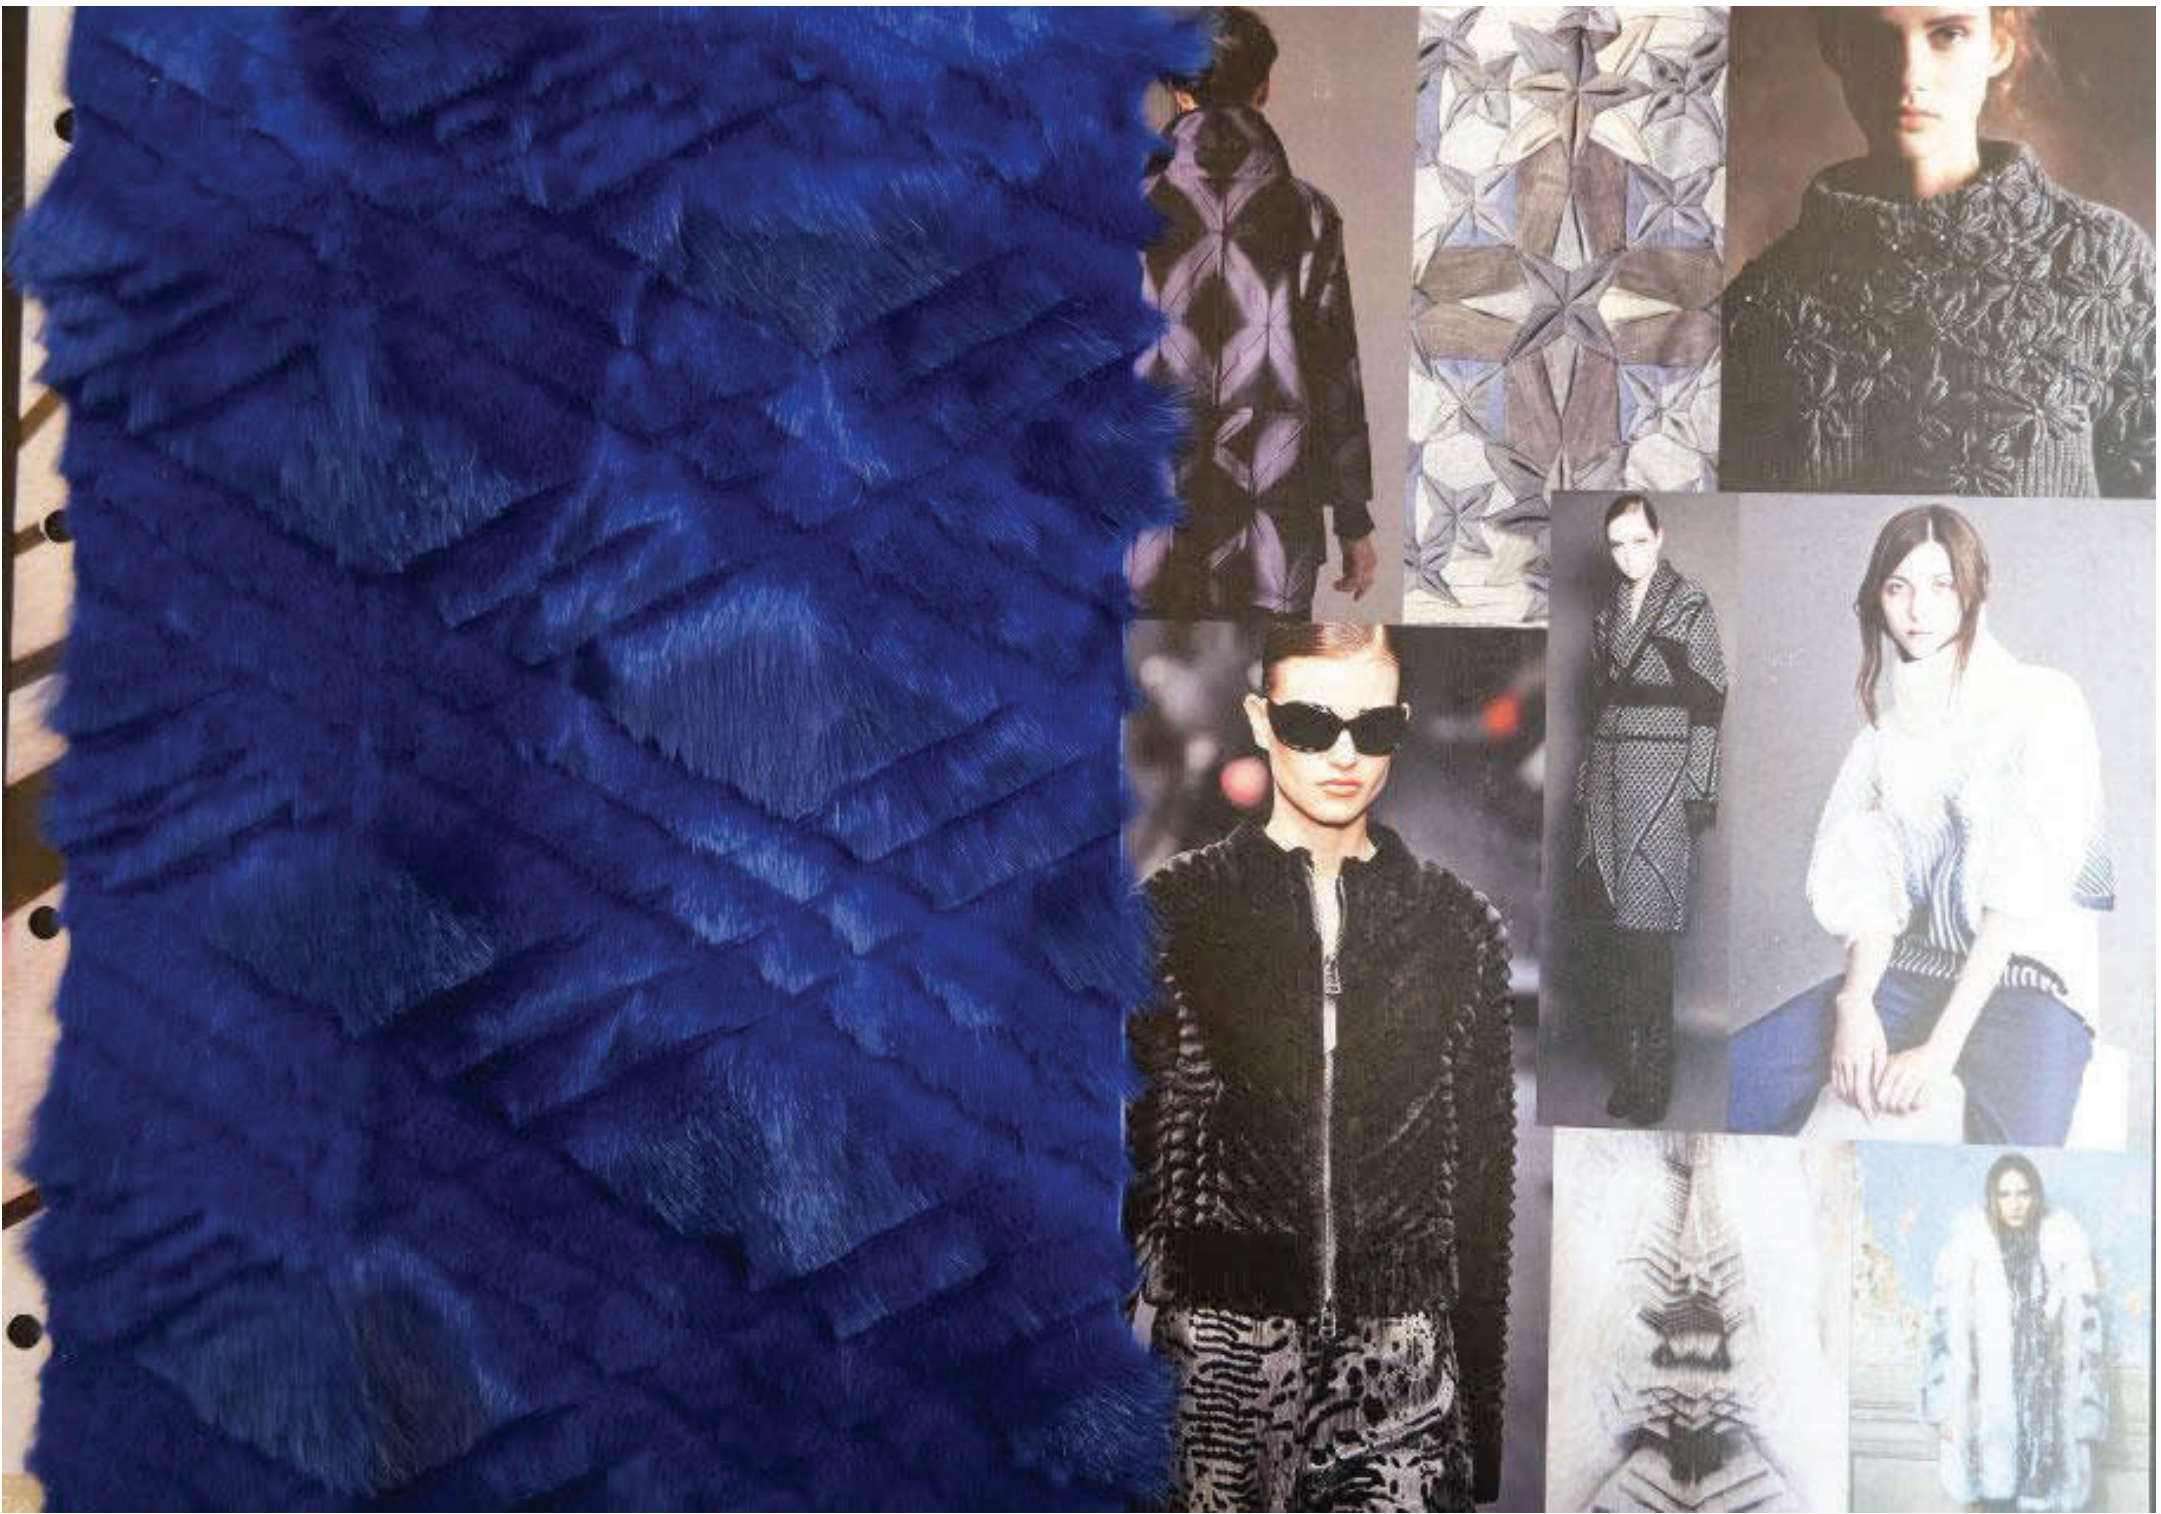

SILVER AND PEARL

月自上月

MAXI BATIK

PLAIN LINE

PLAIN LINE

BLACK stripe WHITE

MAXI BATIK

ROCK STONE

INCISED FUR

MULTI POP

GLITCH ART

BLACK stripe WHITE

INCISED FUR

PLAIN LINE

MULTI POP

GLITCH ART

ROCK STONE