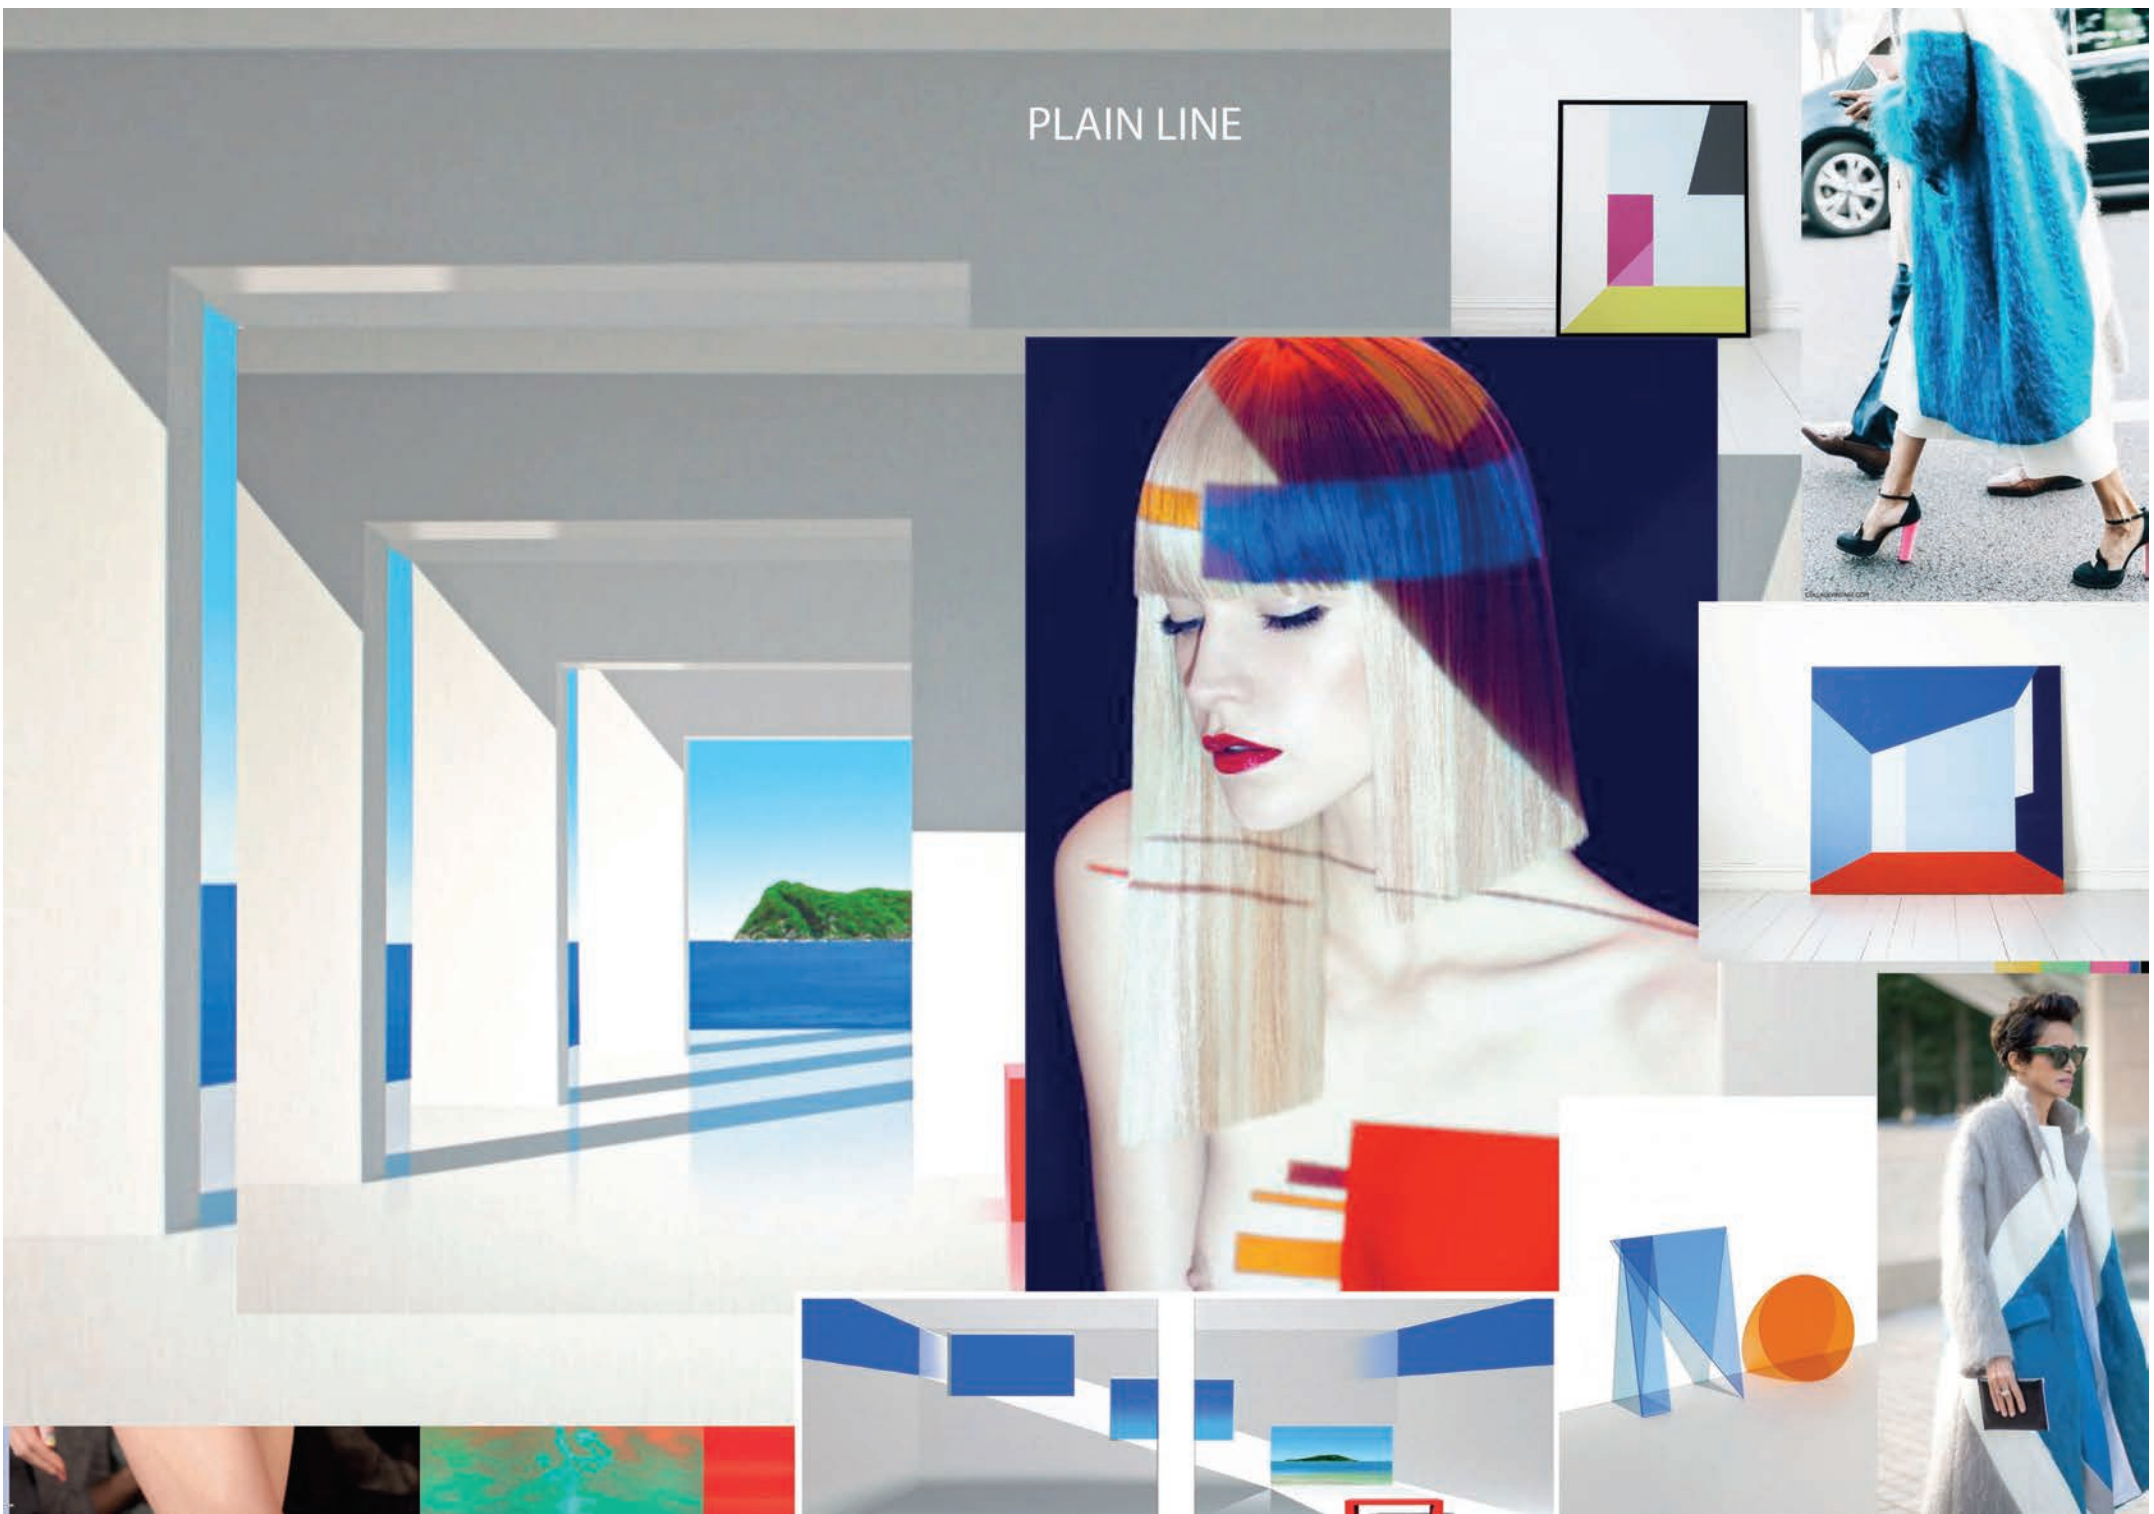

SILVER AND PEARL

月自上月

MAXI BATIK

PLAIN LINE

PLAIN LINE

BLACK stripe WHITE

MAXI BATIK

ROCK STONE

INCISED FUR

MULTI POP

GLITCH ART

BLACK stripe WHITE

INCISED FUR

PLAIN LINE

MULTI POP

GLITCH ART

ROCK STONE