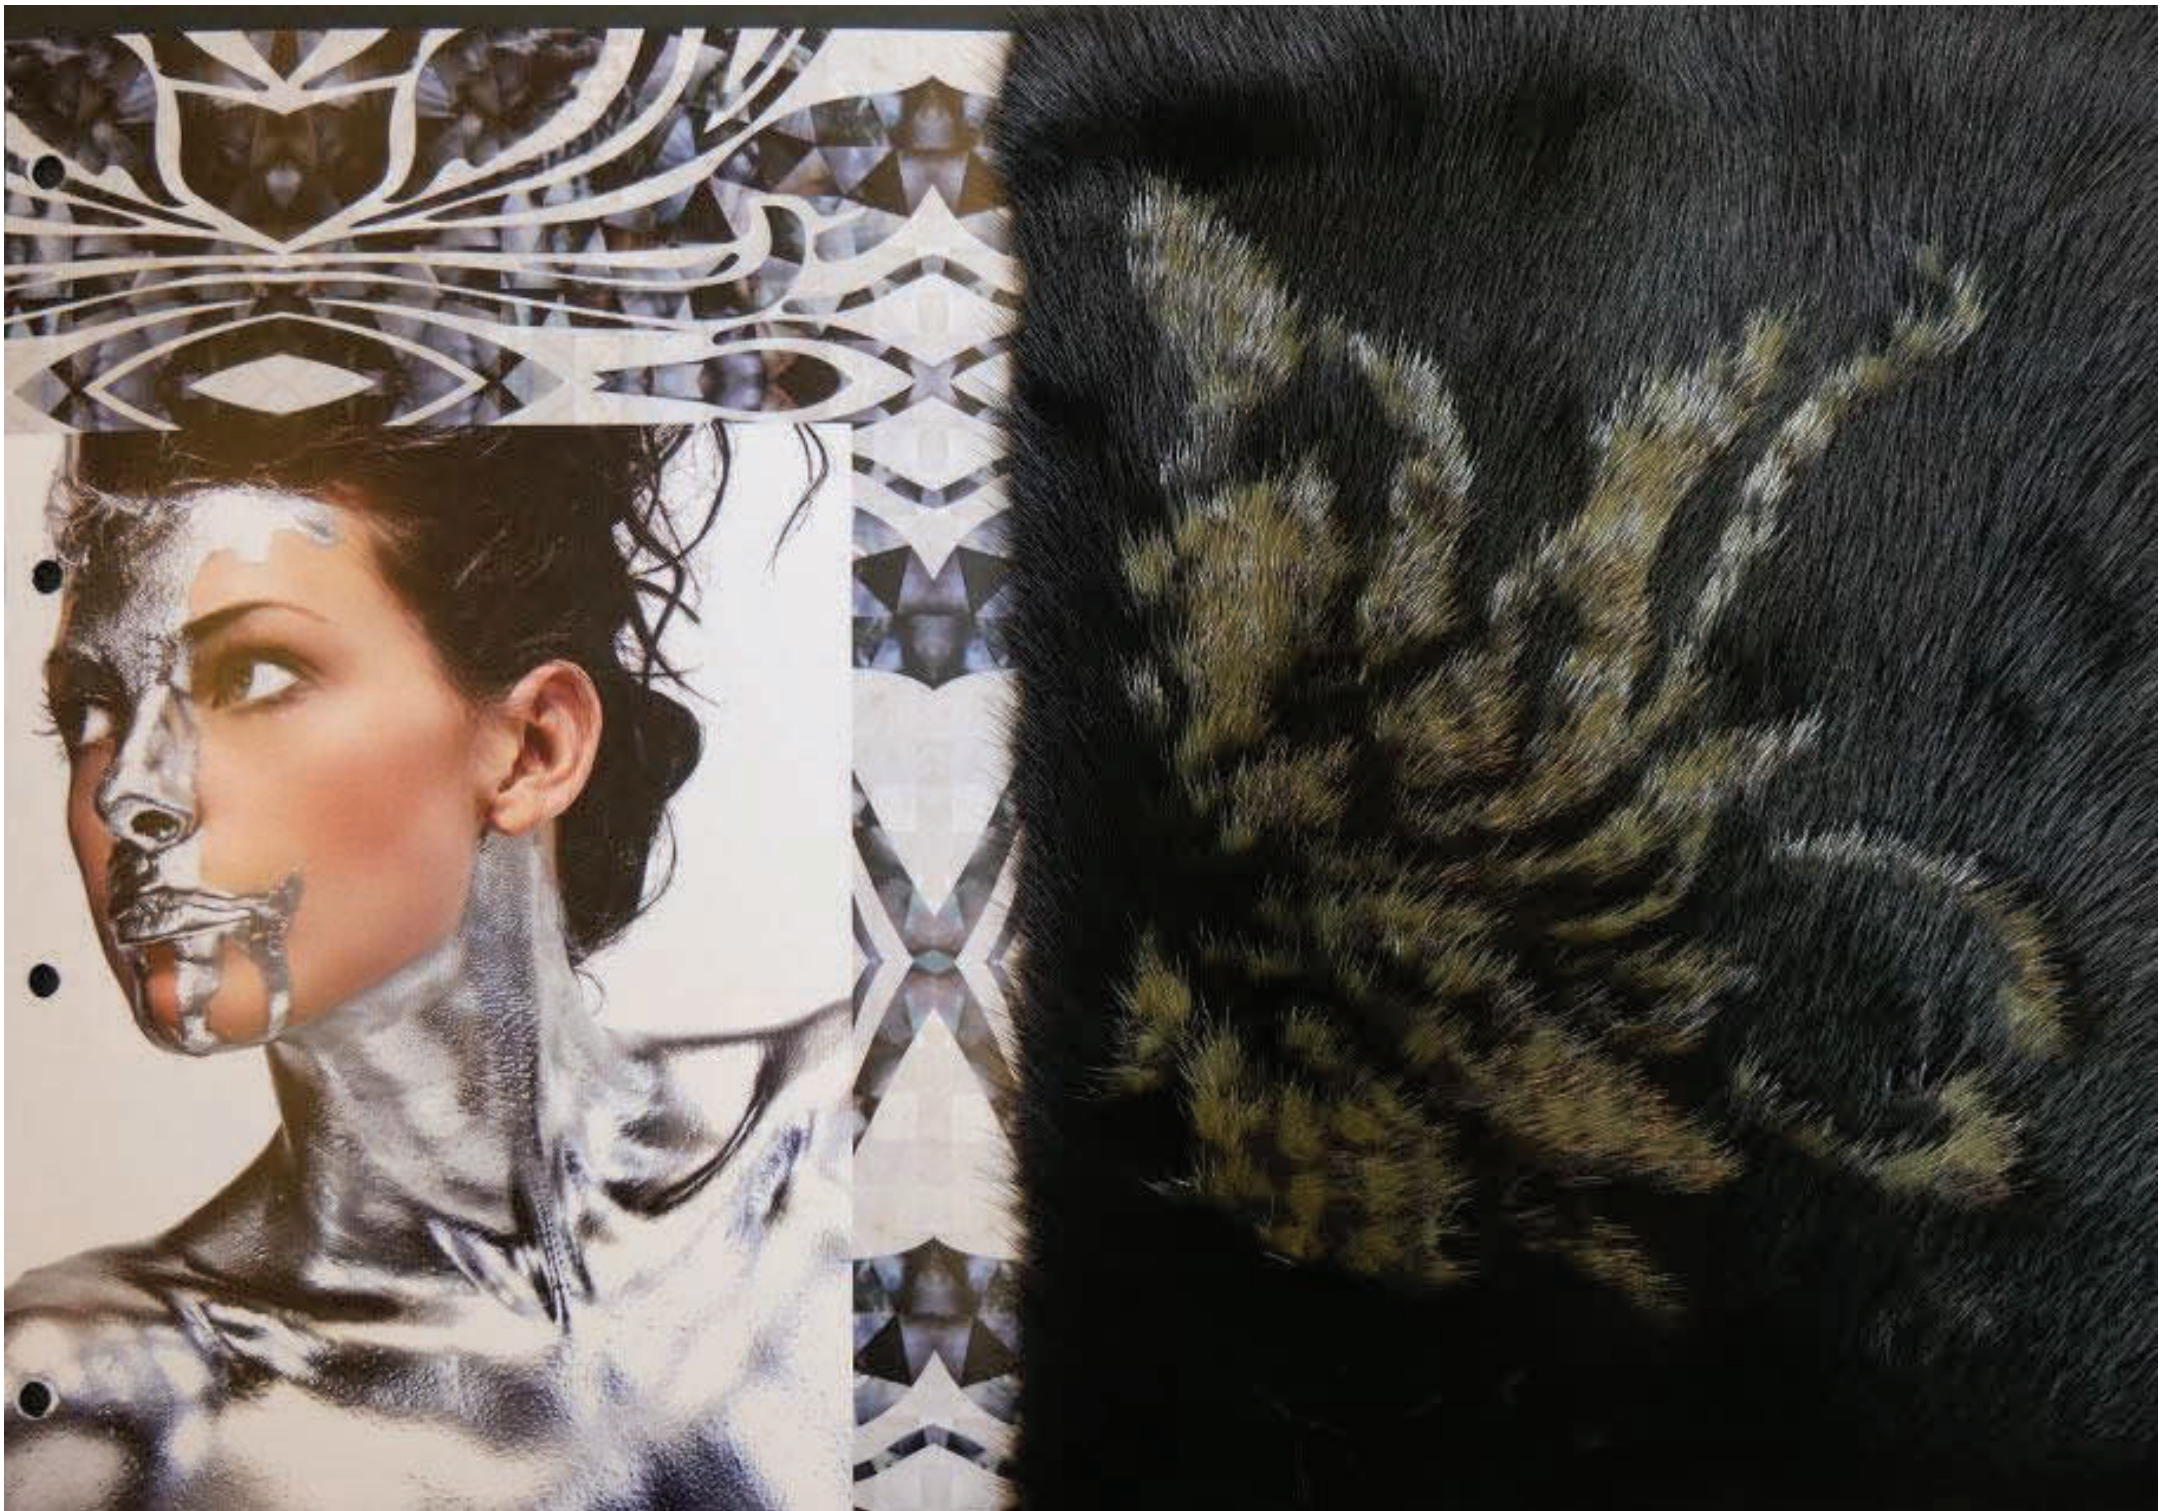

SILVER AND PEARL

月自上月

MAXI BATIK

PLAIN LINE

PLAIN LINE

BLACK stripe WHITE

MAXI BATIK

ROCK STONE

INCISED FUR

MULTI POP

GLITCH ART

BLACK stripe WHITE

INCISED FUR

PLAIN LINE

MULTI POP

GLITCH ART

ROCK STONE