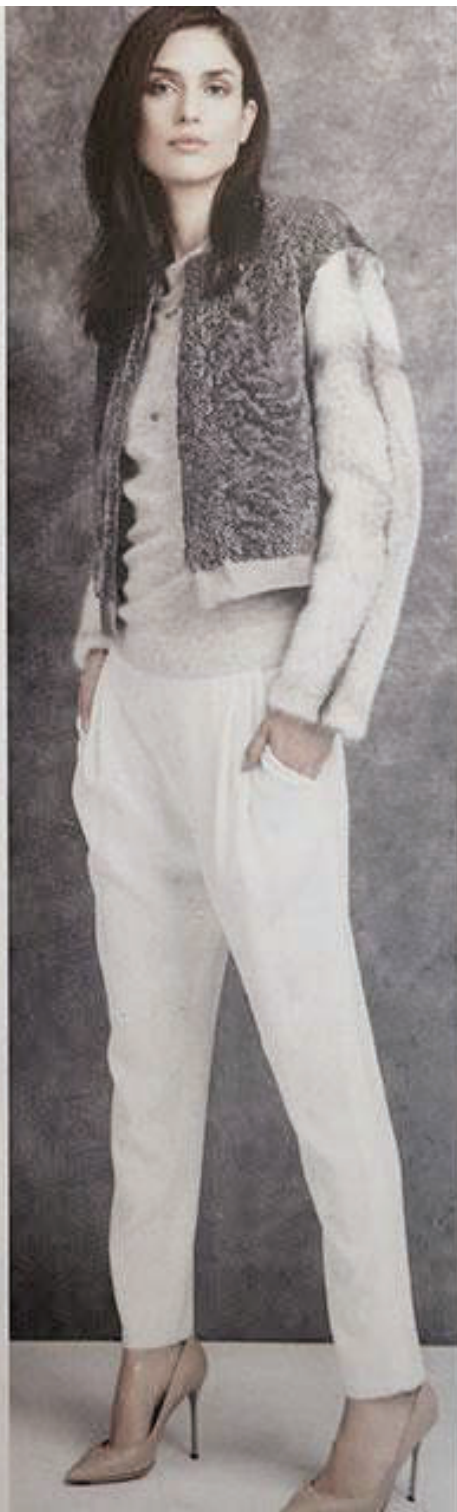

SILVER AND PEARL

月自上月

MAXI BATIK

PLAIN LINE

PLAIN LINE

BLACK stripe WHITE

MAXI BATIK

ROCK STONE

INCISED FUR

MULTI POP

GLITCH ART

BLACK stripe WHITE

INCISED FUR

PLAIN LINE

MULTI POP

GLITCH ART

ROCK STONE