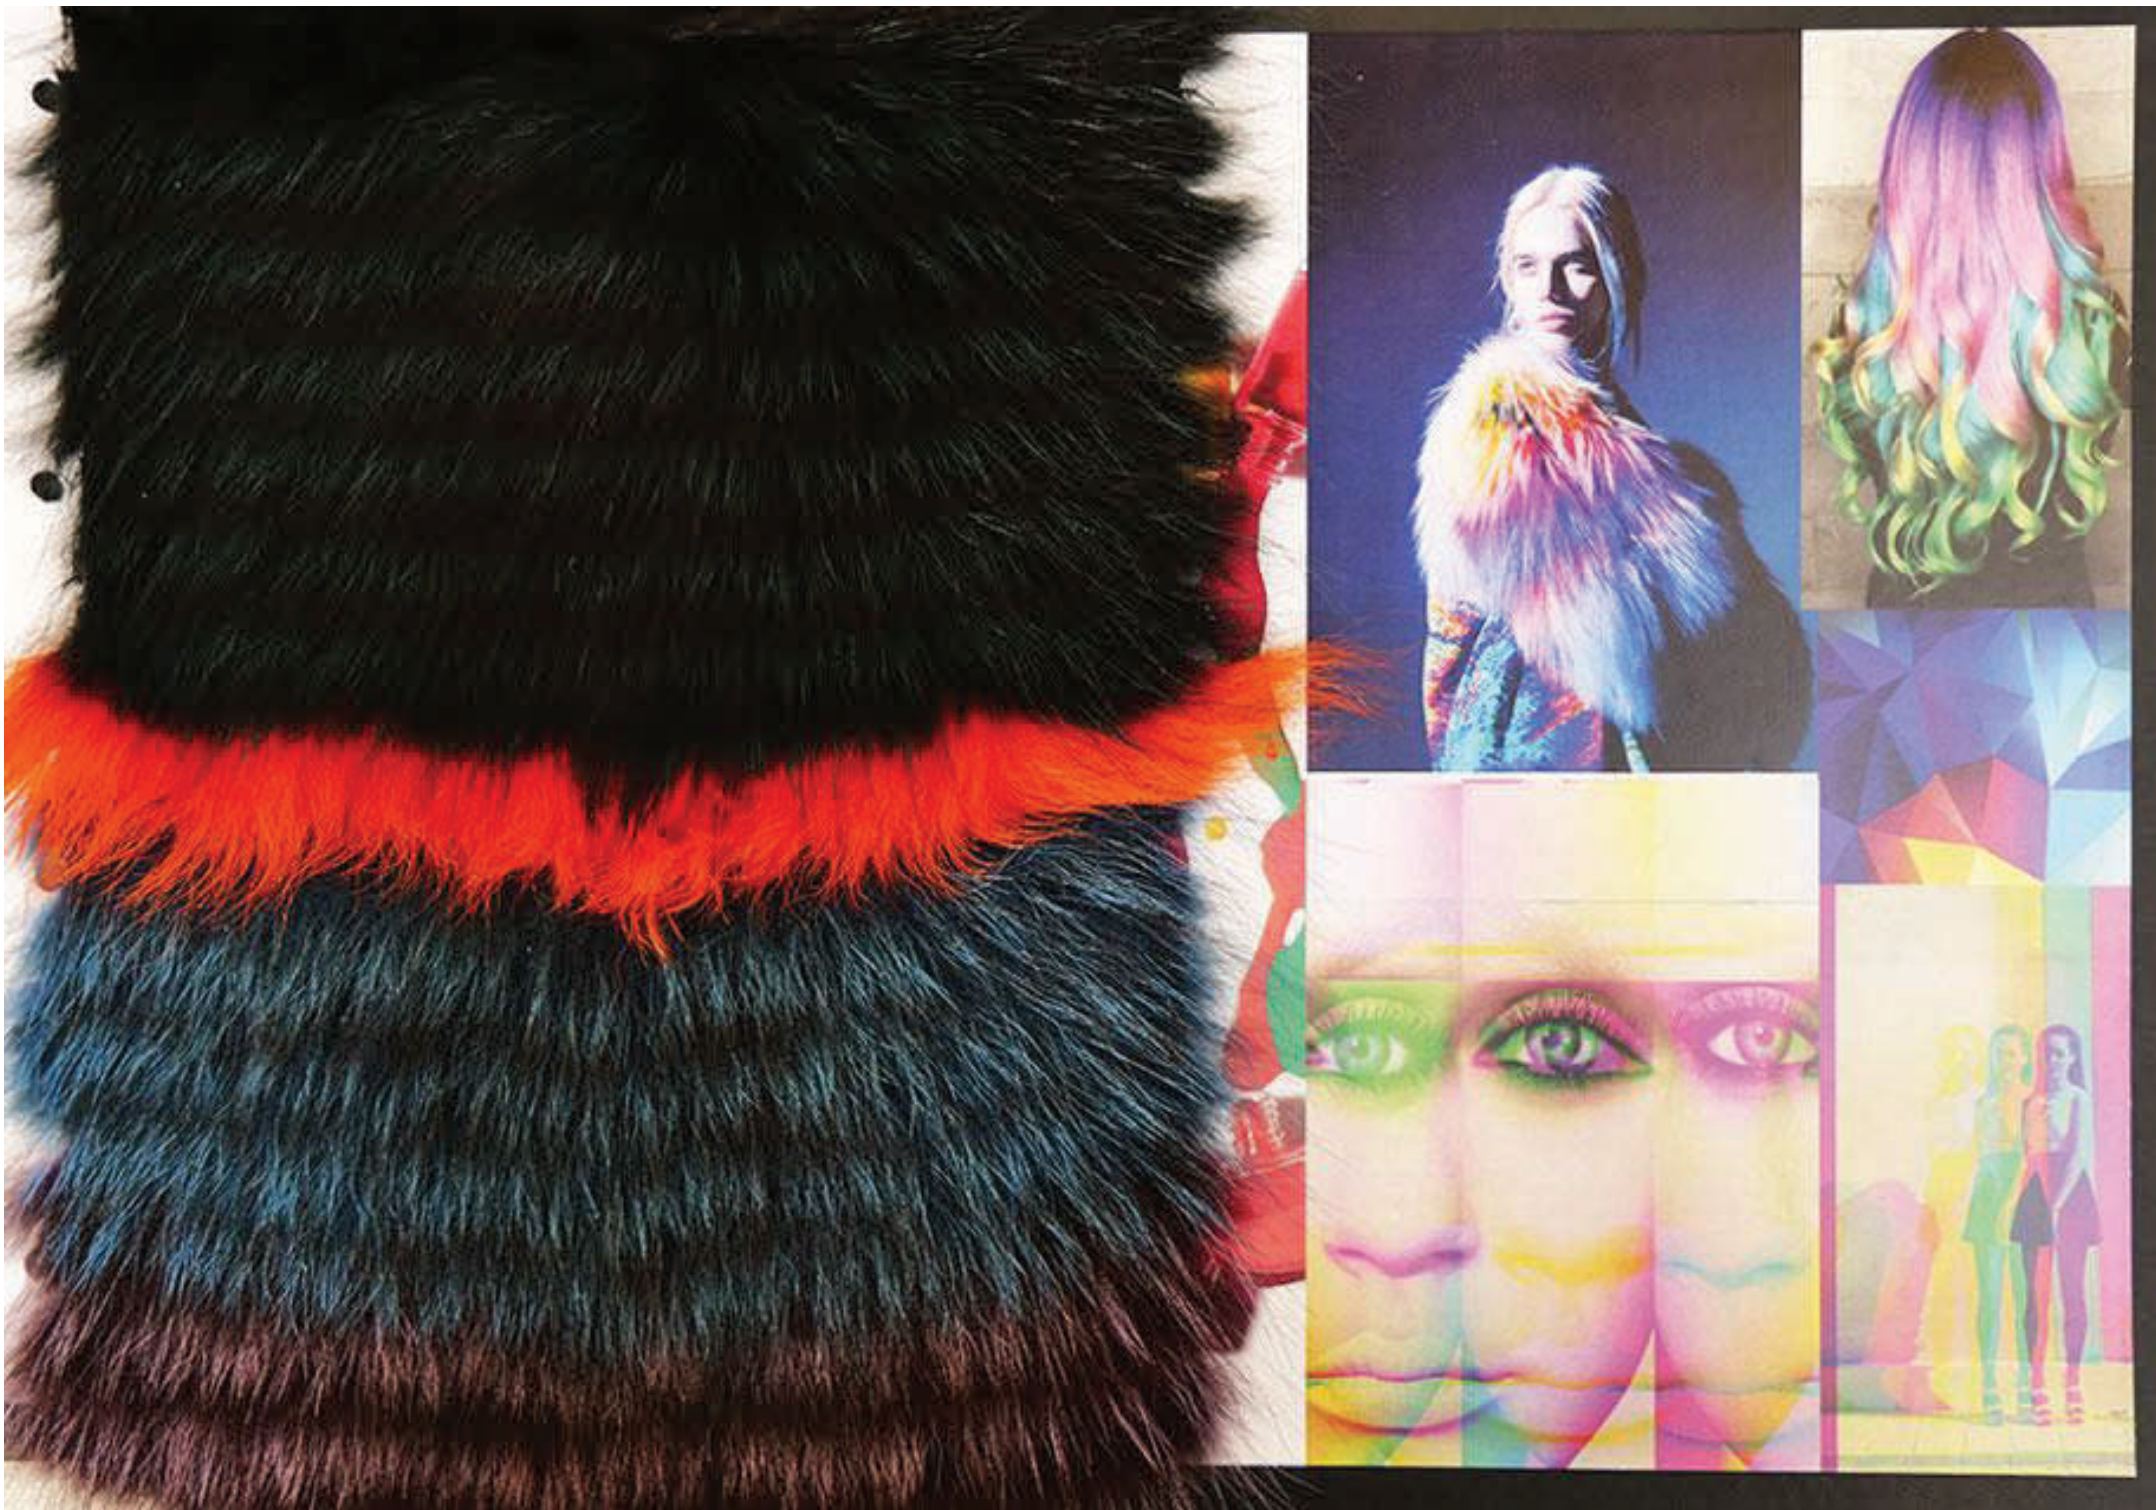

SILVER AND PEARL

月自上月

MAXI BATIK

PLAIN LINE

PLAIN LINE

BLACK stripe WHITE

MAXI BATIK

ROCK STONE

INCISED FUR

MULTI POP

GLITCH ART

BLACK stripe WHITE

INCISED FUR

PLAIN LINE

MULTI POP

GLITCH ART

ROCK STONE