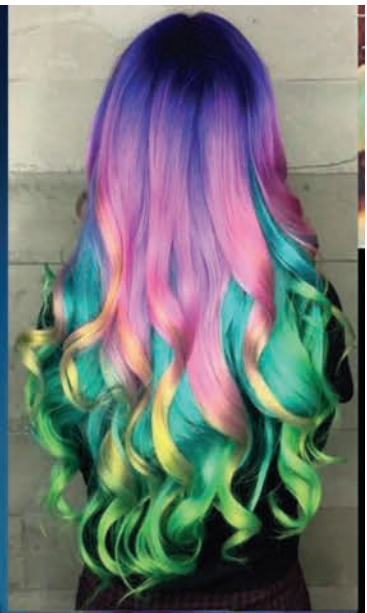

SILVER AND PEARL

月自上月

MAXI BATIK

PLAIN LINE

PLAIN LINE

BLACK stripe WHITE

MAXI BATIK

ROCK STONE

INCISED FUR

MULTI POP

GLITCH ART

BLACK stripe WHITE

INCISED FUR

PLAIN LINE

MULTI POP

GLITCH ART